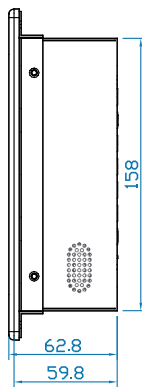

### Dimensions

Product : 265 x 63 x 192 mm / 10.4 x 2.5 x 7.6 inch

## Diagrams ( mm )

Front View

Side View

Rear View