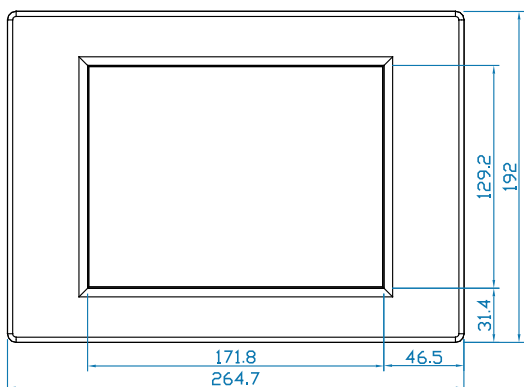

### Dimensions

Product : 265 x 63 x 192 mm / 10.4 x 2.5 x 7.6 inch

## Diagrams ( mm )

Front View

Side View

Rear View